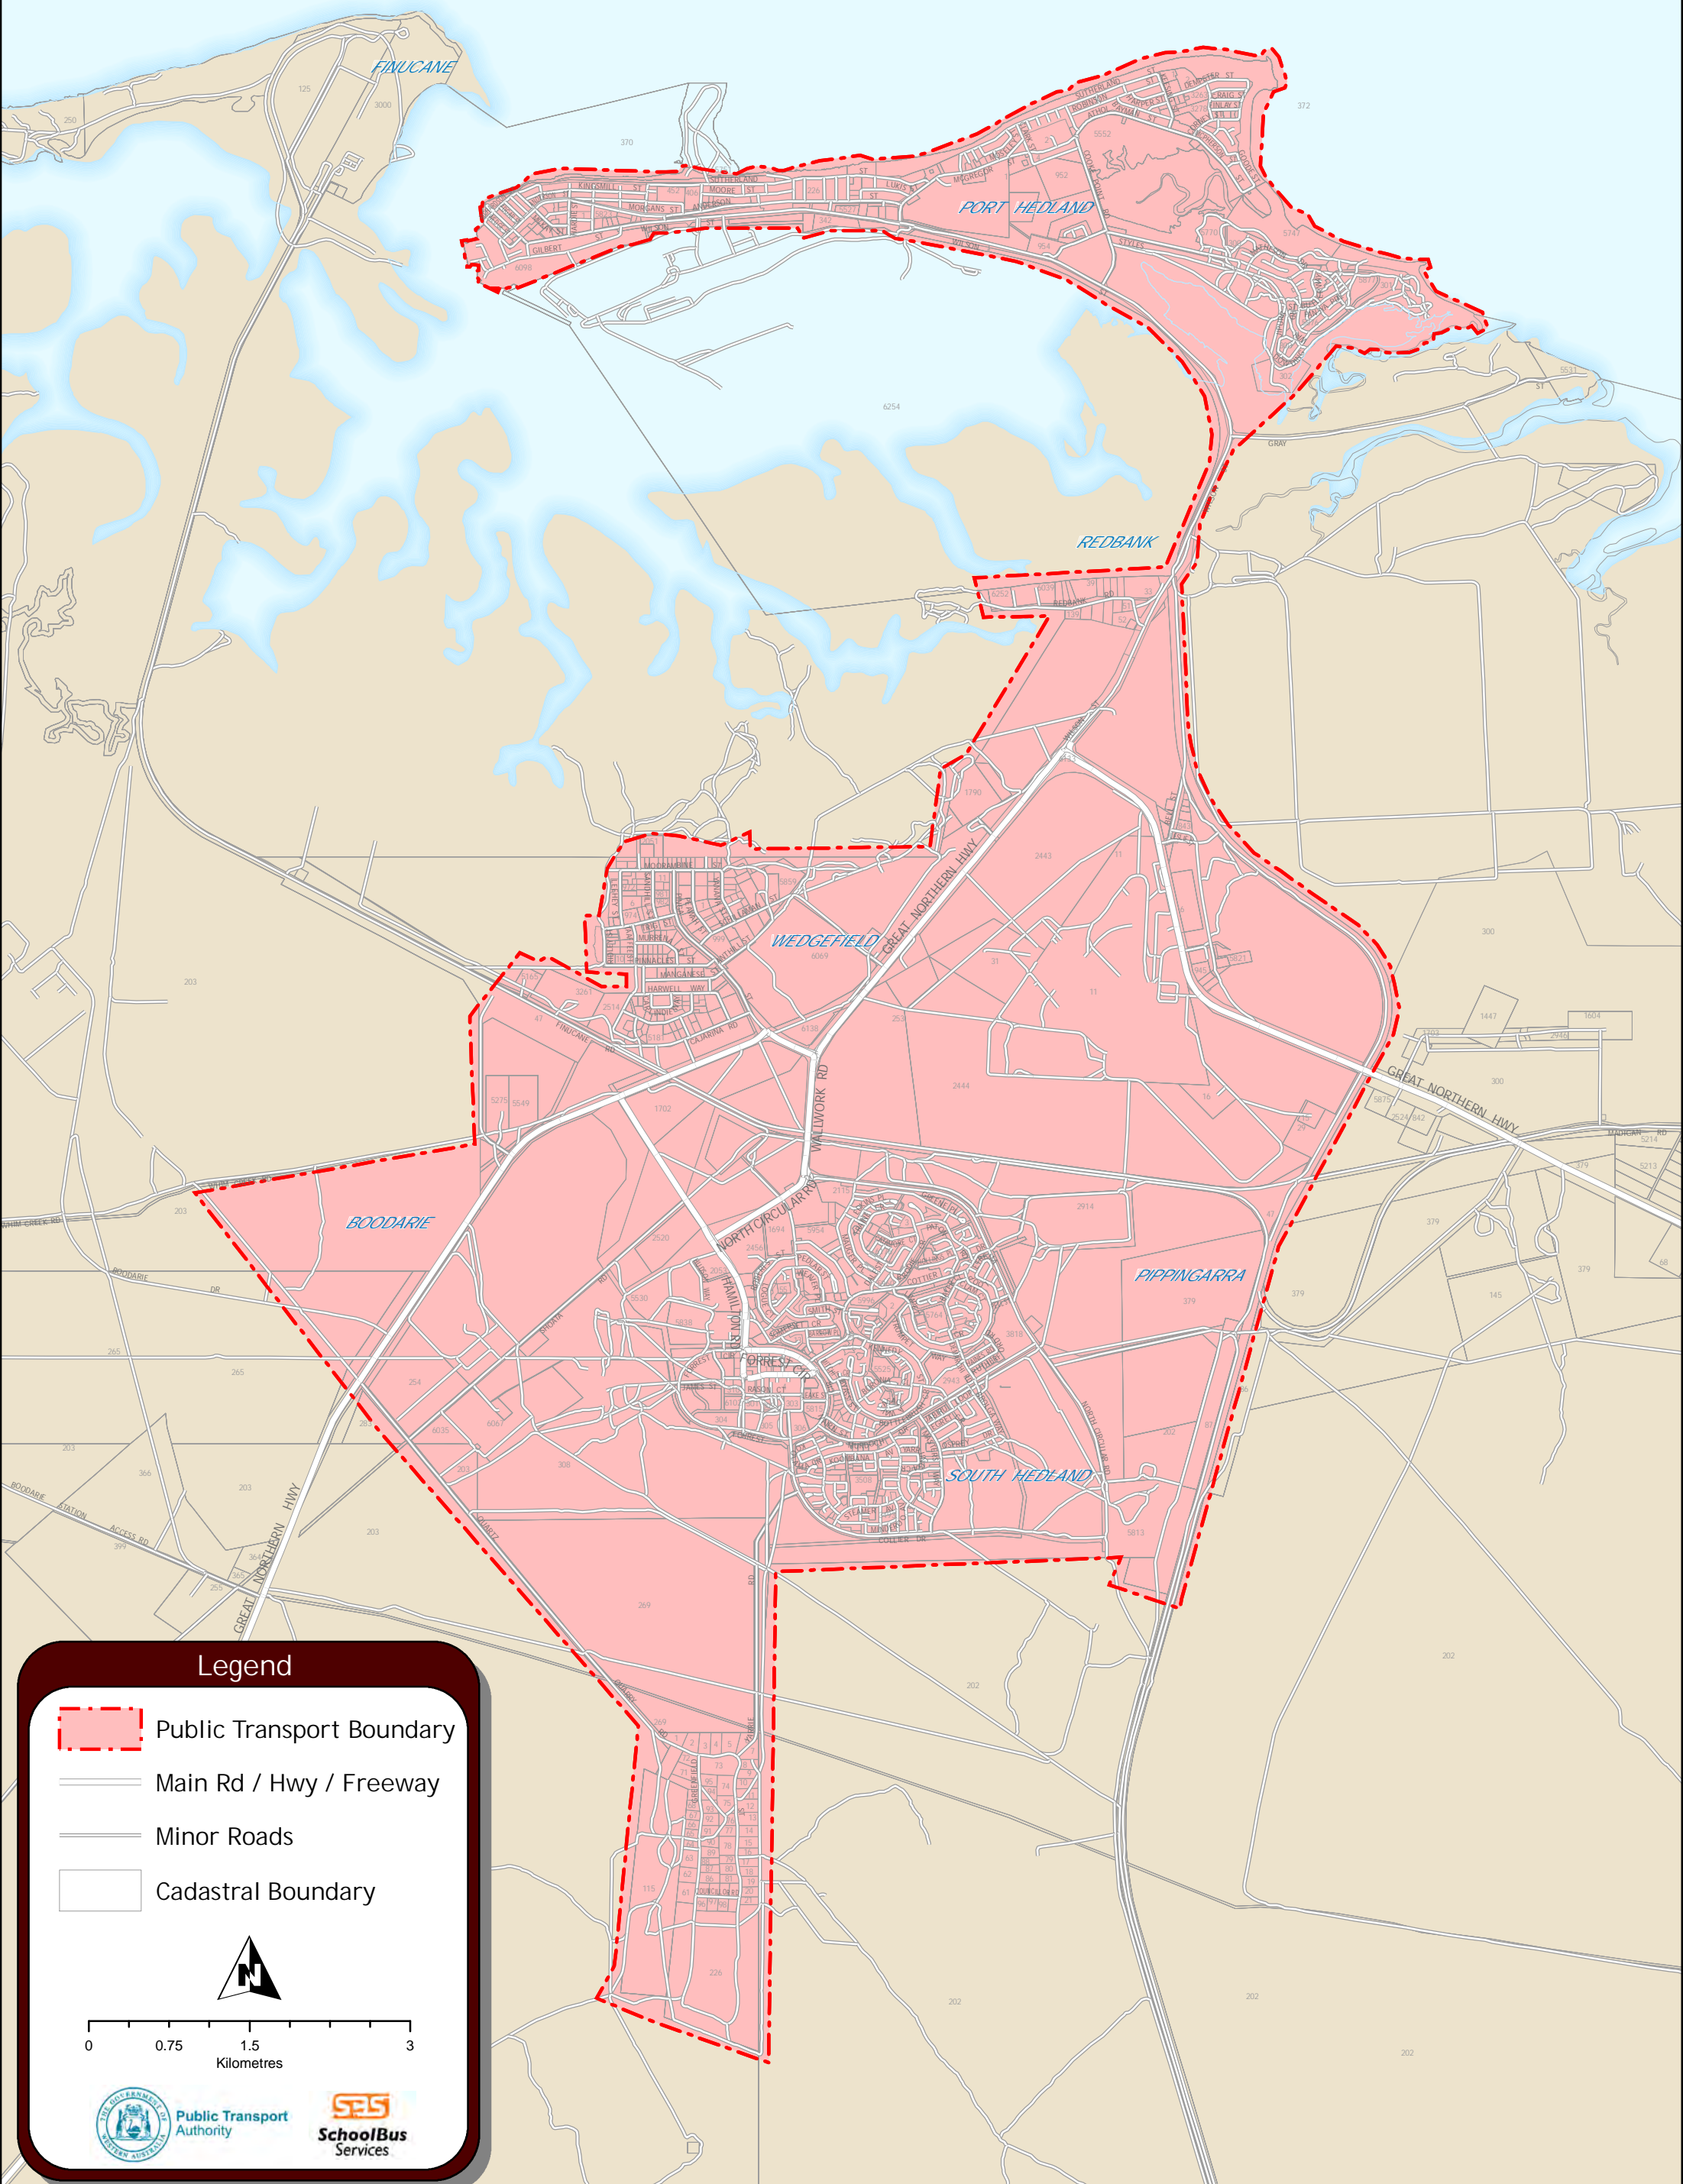

Port Hedland Public Transport Area

INDIAN OCEAN

Legend

-  Public Transport Boundary
-  Main Rd / Hwy / Freeway
-  Minor Roads
-  Cadastral Boundary

0 0.75 1.5 3
Kilometres

Public Transport Authority

SchoolBus Services